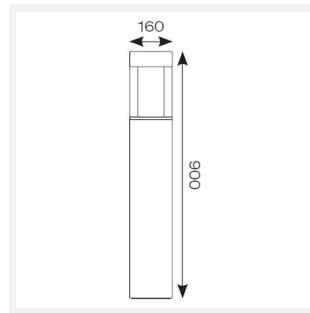

Aries

Aries Bollard 900mm Warm White Graphite
Code: AARIES/900/GR/WW

Category	Bollards
Application	Hospitality, Outdoor, Residential, Retail
Specification	Architectural

PRODUCT FEATURES

- Robust die-cast aluminium bollard with a choice of textured finishes suitable for commercial applications
- Non-dimmable
- Supplied c/w root mounting kit

GENERAL INFORMATION	
Wattage	20W
Lumens Delivered	1300lm
Lm/W	65lm/W
Beam Angle	36°
CRI	80
CCT	3000K
Input	220/240V
Operating Temp	-10°C - 40°C
SDCM	5

TECHNICAL INFORMATION	
Light Source	LED
Colour / Finish	Graphite
IP Rating	IP65
Class Protection	1
Internal / External	External
Surface / Recessed / Suspended	Floor
Lumen Depreciation	L80 50,000h
Warranty (Years)	5
CE Mark	Yes
Height	900 mm