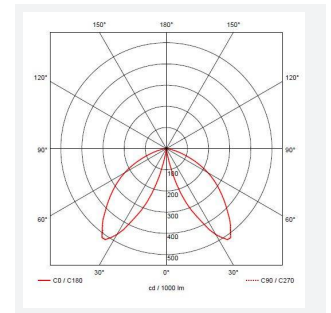

Aries

Aries Bollard 900mm Warm White Graphite
Code: AARIES/900/GR/WW

Category	Bollards
Application	Hospitality, Outdoor, Residential, Retail
Specification	Architectural

PRODUCT FEATURES

- Robust die-cast aluminium bollard with a choice of textured finishes suitable for commercial applications
- Non-dimmable
- Supplied c/w root mounting kit

GENERAL INFORMATION	
Wattage	20W
Lumens Delivered	1300lm
Lm/W	65lm/W
Beam Angle	36°
CRI	80
CCT	3000K
Input	220/240V
Operating Temp	-10°C - 40°C
SDCM	5

TECHNICAL INFORMATION	
Light Source	LED
Colour / Finish	Graphite
IP Rating	IP65
Class Protection	1
Internal / External	External
Surface / Recessed / Suspended	Floor
Lumen Depreciation	L80 50,000h
Warranty (Years)	5
CE Mark	Yes
Height	900 mm